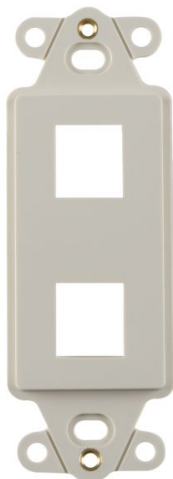

## Specification Sheet

Part Number: FPRMF2-FW

**Article Number**

854-39295

**Type**

FPRMF2

**Color**

Office White (OEWH)

**Features & Benefits**

- Mounting frames attach onto electrical outlet boxes, raceway junction boxes or directly onto the wall which allows telecommunications installation to appear consistent with electrical outlets.
- Available in three colors to match HellermannTyton's raceway products, junction boxes and jacks.

**Quantity Per**

bag

**Product Description**

Offered in single or dual gang styles, the decorator faceplate is designed to cover standard electrical outlets. For communications/data applications, these faceplates also can be used to cover a standard decorator mounting frame.

**Short Description**

Rectangular Decorator 2 Port Mounting Frame, ABS 94V-0, Office White, 1/pkg

**Global Part Name**

FPRMF2

**Technical Description**

Rectangular Decorator 2 Port Mounting Frame, Office White