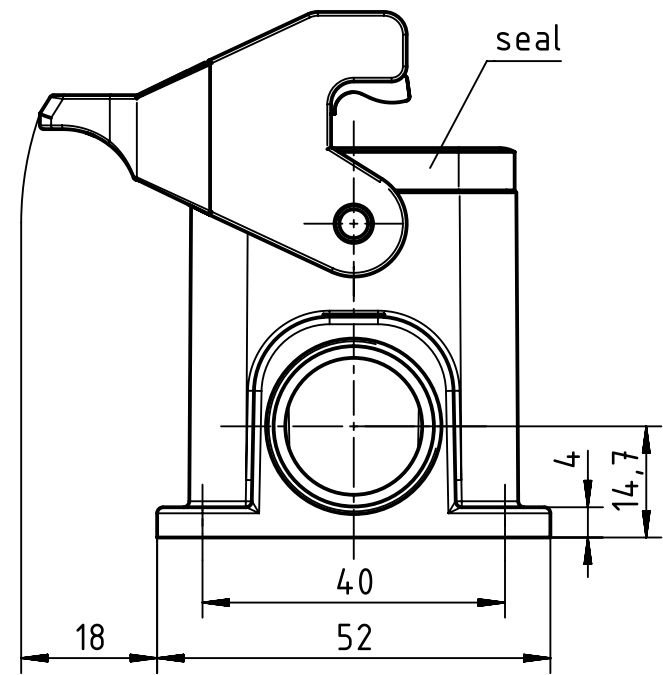

1 2 3 4 5 6

A

B

C

D

	All Dimensions in mm Original Size DIN A4		Scale 1:1	Free size tol.		Ref. Sub. TB 09 30 006 1251 v. 26.04.11		
	All rights reserved Department EL PD - DE		Created by HOLLERT	Inspected by BERGHORN	Standardisation SCHMIDTM	Date 2014-12-08	State Final Release	
HARTING Electric GmbH & Co. KG D-32339 Espelkamp			Title Han B Base Surface LC 1 Lever 1 Entry PG				Doc-Key / ECM-Nr. 100208665/UGD/004/A 500000076803	
			Type TB	Number 09 30 006 1251			Rev. A	Page 1/1