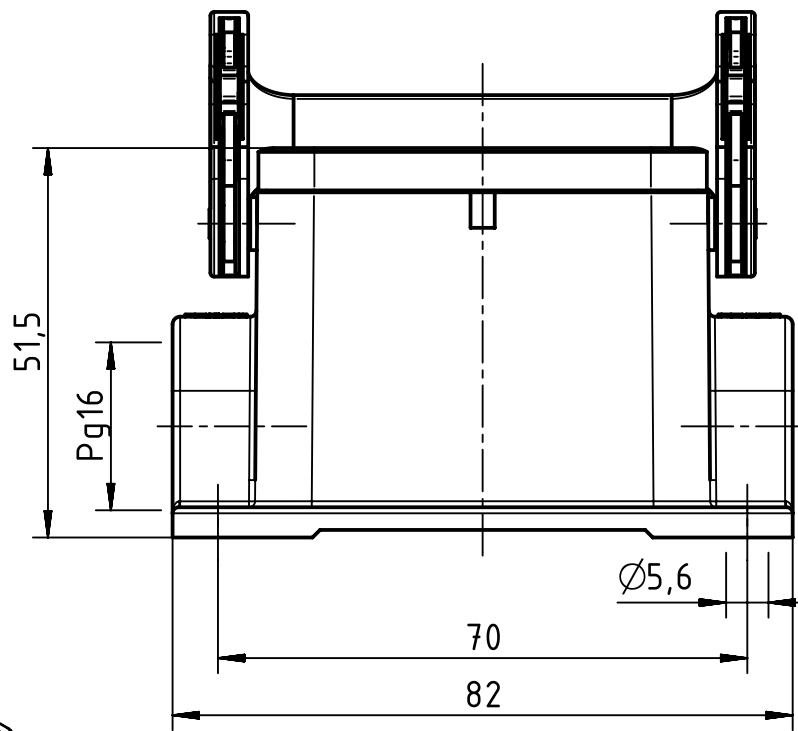

1 2 3 4 5 6

A

B

C

D

	All Dimensions in mm Original Size DIN A4		Scale 1:1	Free size tol.		Ref. Sub. TB 09 30 006 1251 v. 26.04.11		
	All rights reserved Department EL PD - DE		Created by HOLLERT	Inspected by BERGHORN	Standardisation SCHMIDTM	Date 2014-12-08	State Final Release	
HARTING Electric GmbH & Co. KG D-32339 Espelkamp			Title Han B Base Surface LC 1 Lever 1 Entry PG				Doc-Key / ECM-Nr. 100208665/UGD/004/A 500000076803	
			Type TB	Number 09 30 006 1251			Rev. A	Page 1/1