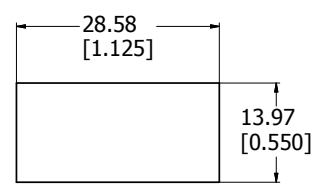

BLACK W/
PINK INLAY

ISOMETRIC VIEW

PANEL CUTOUT
(NOT TO SCALE)

1584S20
Ratings - 125 VAC, 20 Amps
Material - Nylon 66 (Body & Actuator) - Black/Pink
Recommended Panel Thickness - 0.75mm to 1.25