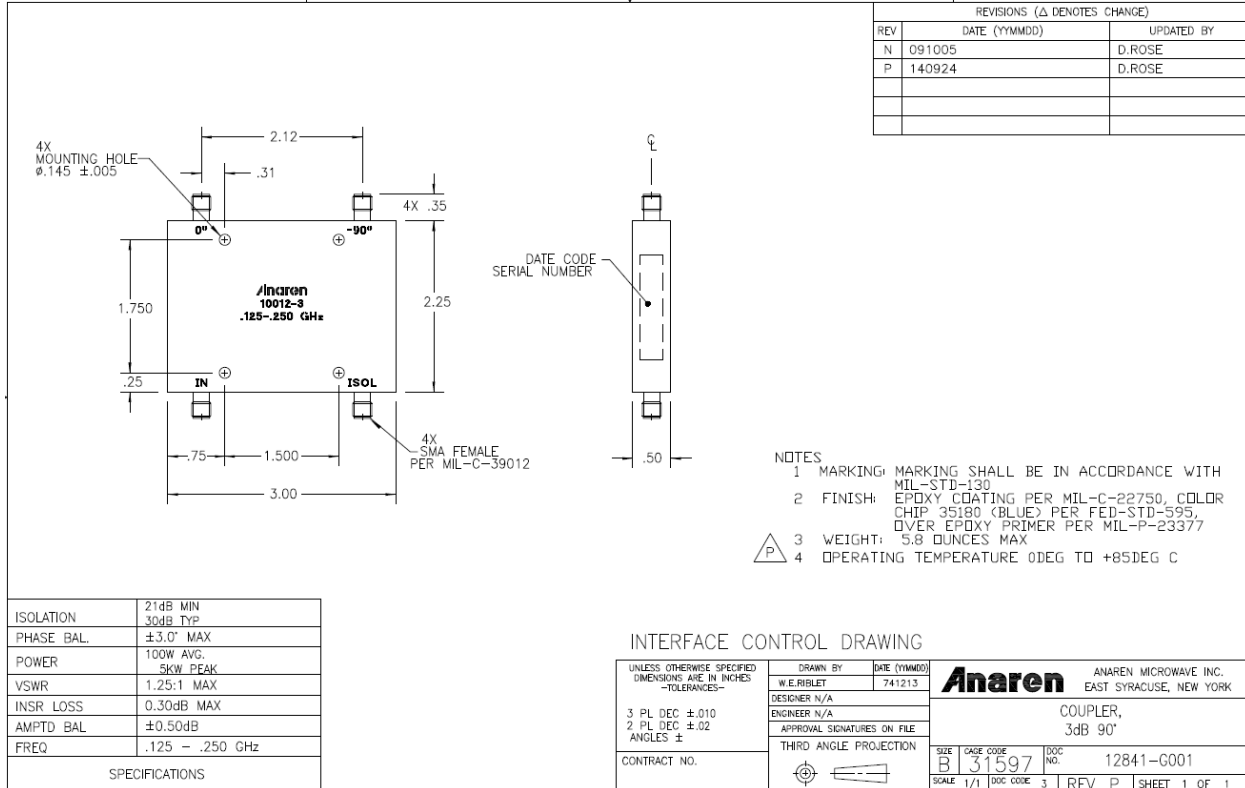

Outline Drawing

Electrical and Mechanical Specifications subject to change without notice.