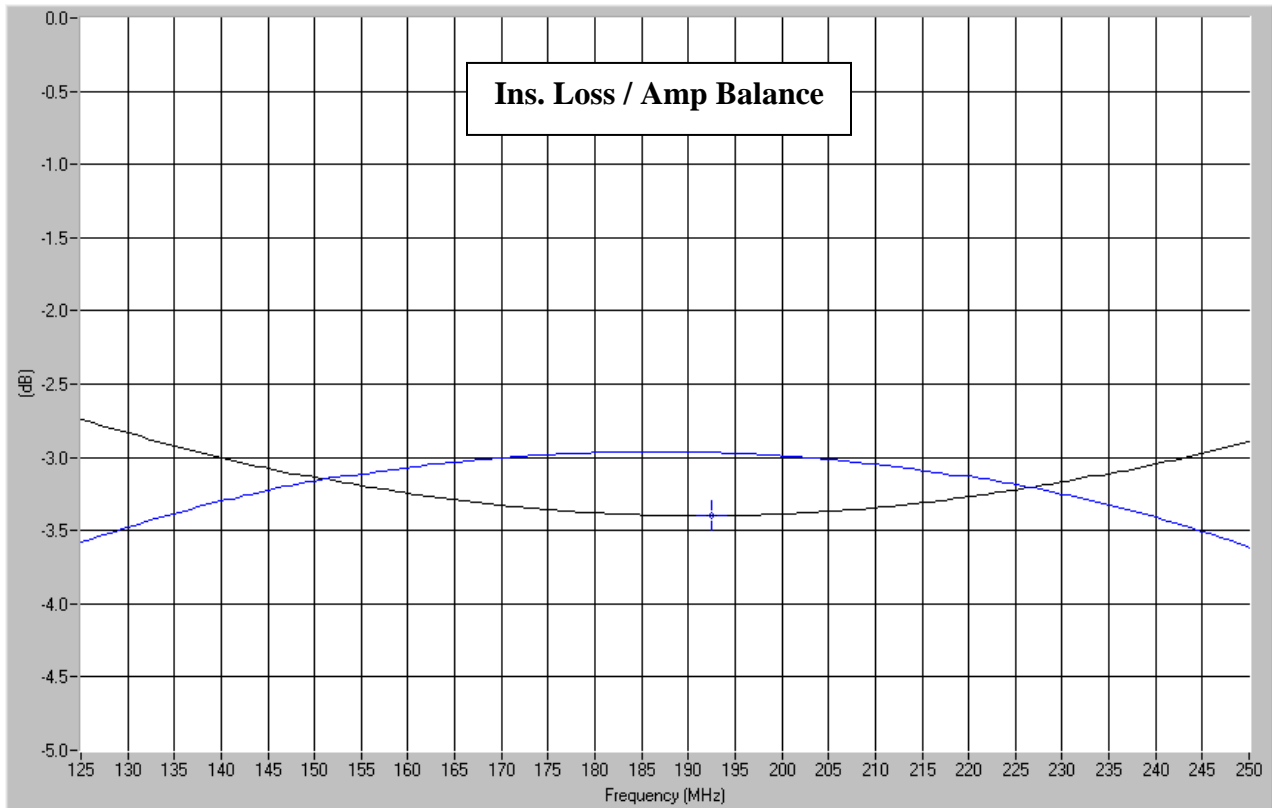

Typical Test Data Plots

USA/Canada: (315) 432-8909
Toll Free: (800) 411-6596
Europe: +44 2392-232392