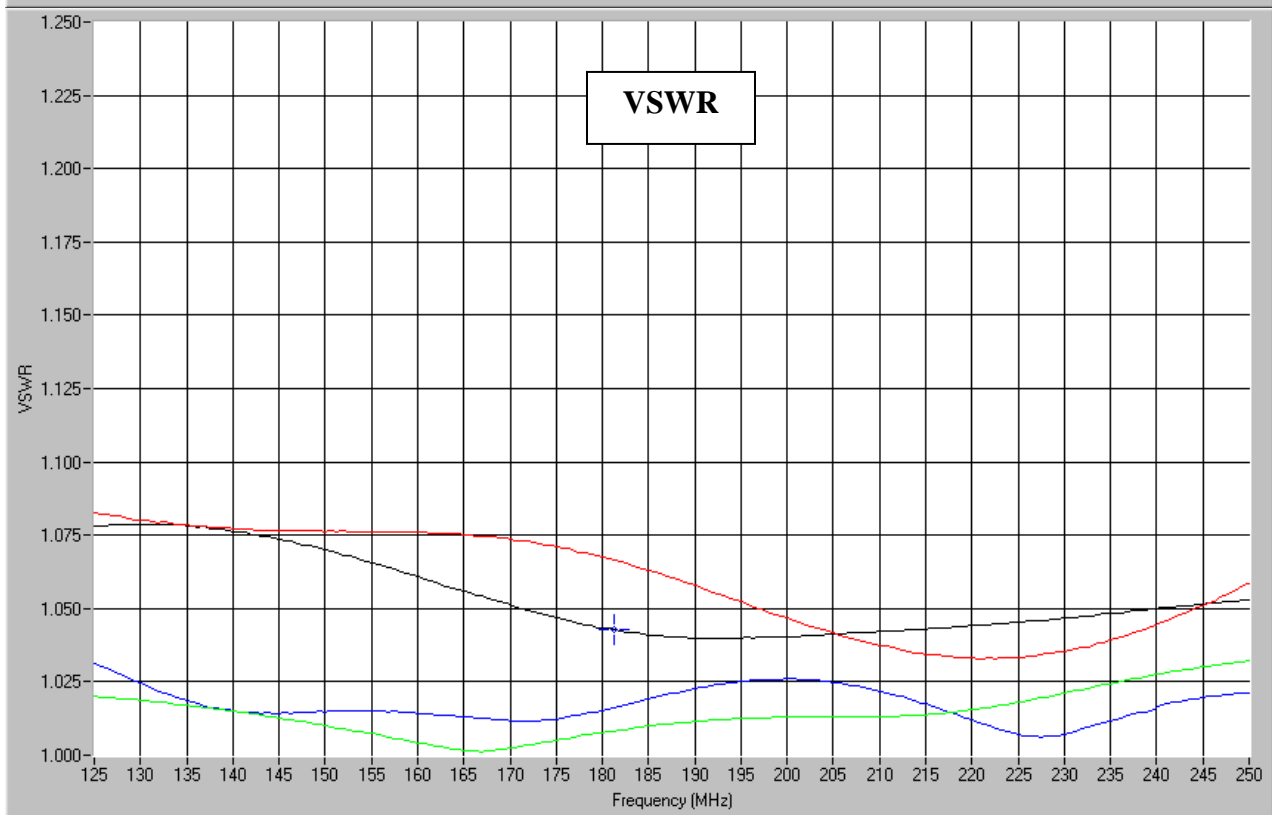

#### Features

- Military Grade
- 0.125 – 0.250 GHz
- 2-Way power Split
- Quadrature
- Connectors Per MIL-C-39012
- Rugged Aluminum Housing
- Low VSWR
- Meets MIL-E-5400 Class 3 Requirements, Except Operating Temperature as Stated Below in Note 4.

#### Outline Drawing

Electrical and Mechanical Specifications subject to change without notice.

**Typical Test Data Plots**

USA/Canada: (315) 432-8909  
 Toll Free: (800) 411-6596  
 Europe: +44 2392-232392

### Typical Test Data Plots