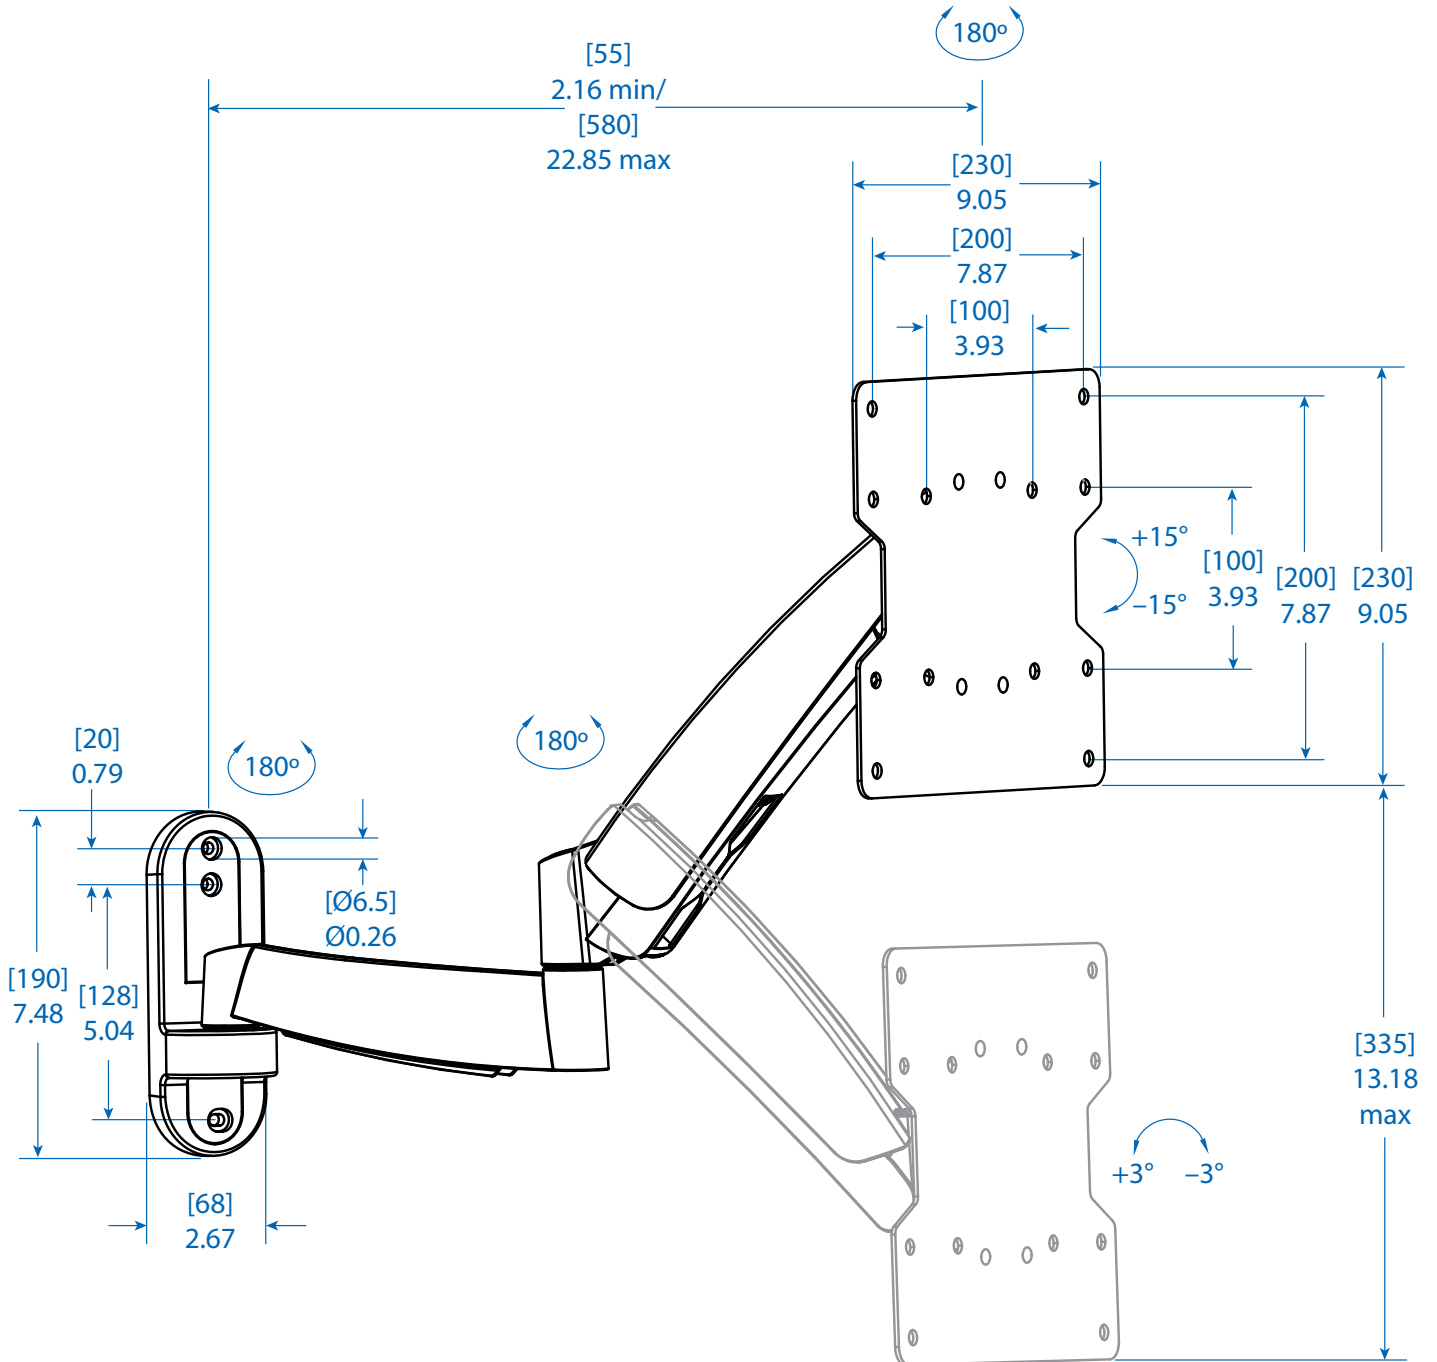

MODEL:

DWM1742S

Swivel/Tilt Wall Mount for 17" to 42" Displays

1111 W. 35th Street
 Chicago, IL 60609 USA
 773.869.1234
 www.tripplite.com

Dimensions: [mm] INCHES

Tripp Lite has a policy of continuous improvement. Specifications are subject to change without notice.