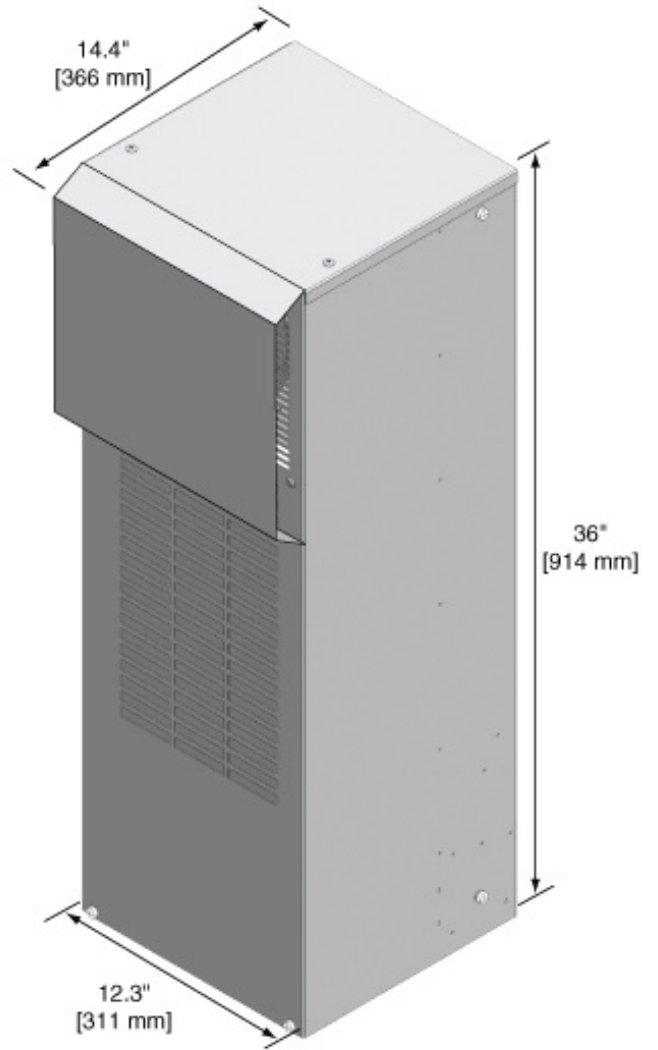

Part Number	Type Rating	Ship Wt. lbs.
DTS3161SLA2N3LG	3R, 4	113
DTS3181SLA2N4SS	4X	113

Electrical Data	DTS3161SLA2N3LG
	DTS3181SLA2N4SS
Rated Voltage	230 V 50/60 Hz
Range of Operation	198-252 V
Power Consumption	890 W
Running Amps	4.0 A
Starting Current	14.8 A
Line Cord	Terminal Block

Refrigeration Data	
Rated Capacity	3500-5000
Type of Refrigerant	R134a
Adjustable Set Points	+ 59...+ 131 / + 15...+ 45C
	Factory setting +95 F (+35C)
Max Ambient Air Temp	+131 F (+55 C)
Min Ambient Air Temp	+59 F +15 C