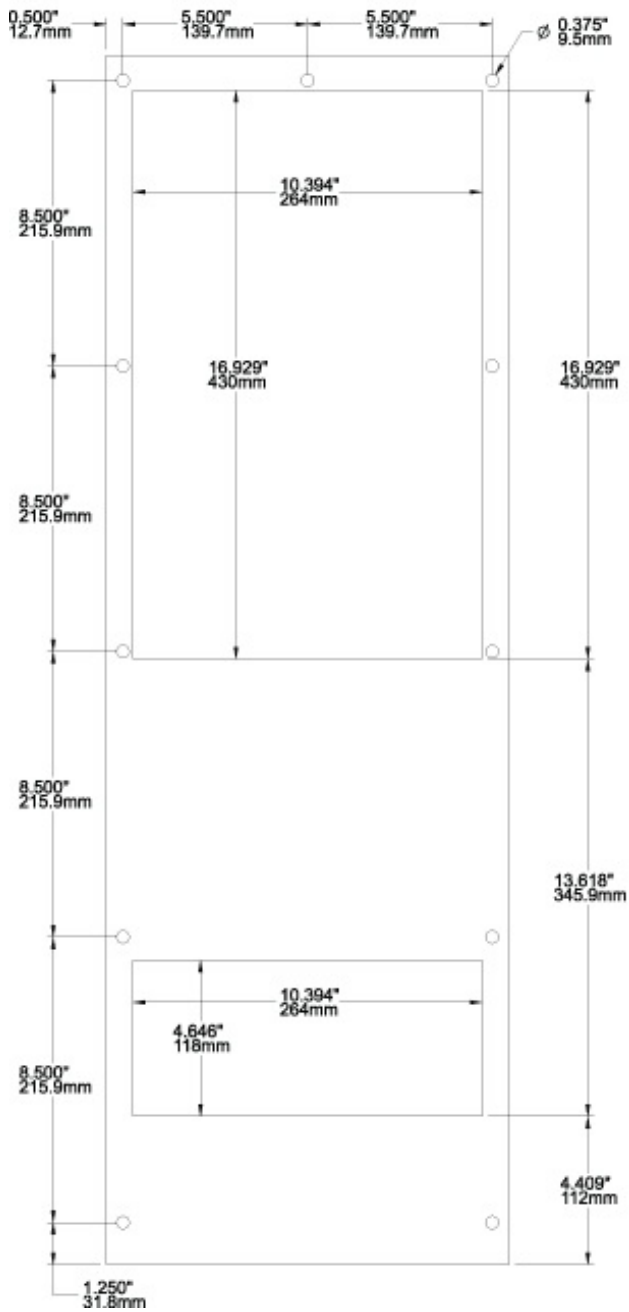

Part Number	Type Rating	Ship Wt. lbs.
DTS3161SLA2N3LG	3R, 4	113
DTS3181SLA2N4SS	4X	113

Electrical Data	DTS3161SLA2N3LG
	DTS3181SLA2N4SS
Rated Voltage	230 V 50/60 Hz
Range of Operation	198-252 V
Power Consumption	890 W
Running Amps	4.0 A
Starting Current	14.8 A
Line Cord	Terminal Block

Refrigeration Data	
Rated Capacity	3500-5000
Type of Refrigerant	R134a
Adjustable Set Points	+ 59...+ 131 / + 15...+ 45C
	Factory setting +95 F (+35C)
Max Ambient Air Temp	+131 F (+55 C)
Min Ambient Air Temp	+59 F +15 C